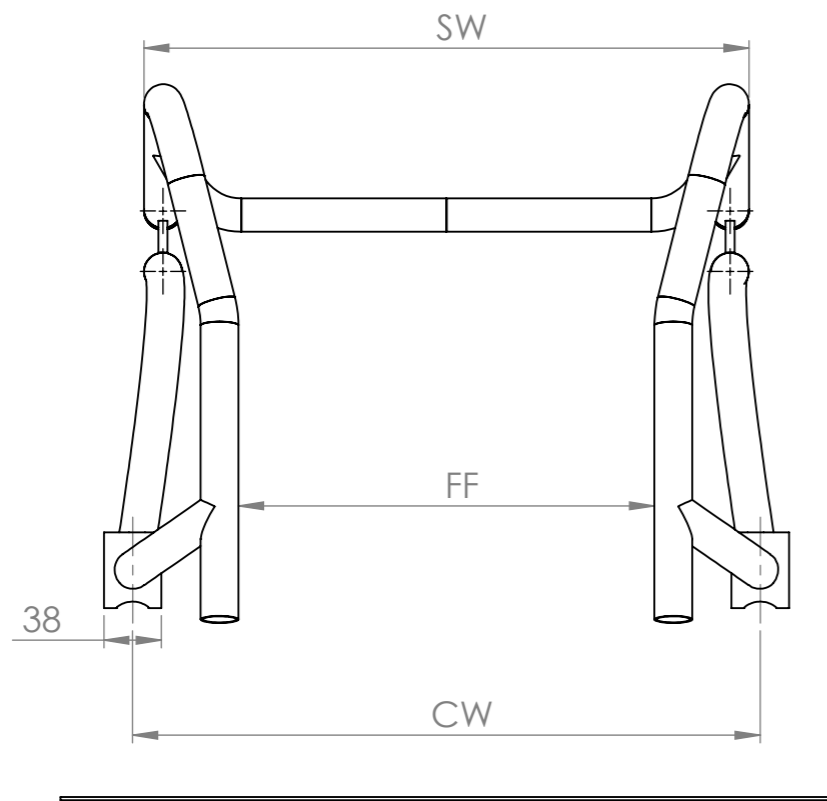

Hawk Large Frame SD 43-50

SW	FF	CW
350	225	365
357	250	390
400	275	415
425	300	440
450	325	465
475	350	490
500	375	515

DESIGN STATE: Work in Progress		 WOLTURNUS Wolturnus A/S Tel: +45 96 71 71 70 Halkærvej 24b Fax: +45 96 71 71 80 DK-9240 Nibe info@wolturnus.dk www.wolturnus.dk		STOCK NO: 0	ASSEMBLY NO: 0
UNLESS OTHERWISE SPECIFIED TOLERANCES ACCORDING TO: DIN 2768M				TITLE: Hawk SD 43 - 50, Large frame	
FINISH: -	COLOR: -	SHORTENING: -	MATERIAL: EN-AW 7020	DRAWING NO: 11579	REVISION: 00+
NAME:	DATE:	DRAWN BY: CKP	17-08-2016	SCALE: 1:5	SHEET 1 OF 1
MFG:	-	WEIGHT: 3.348 kg			SIZE: A3