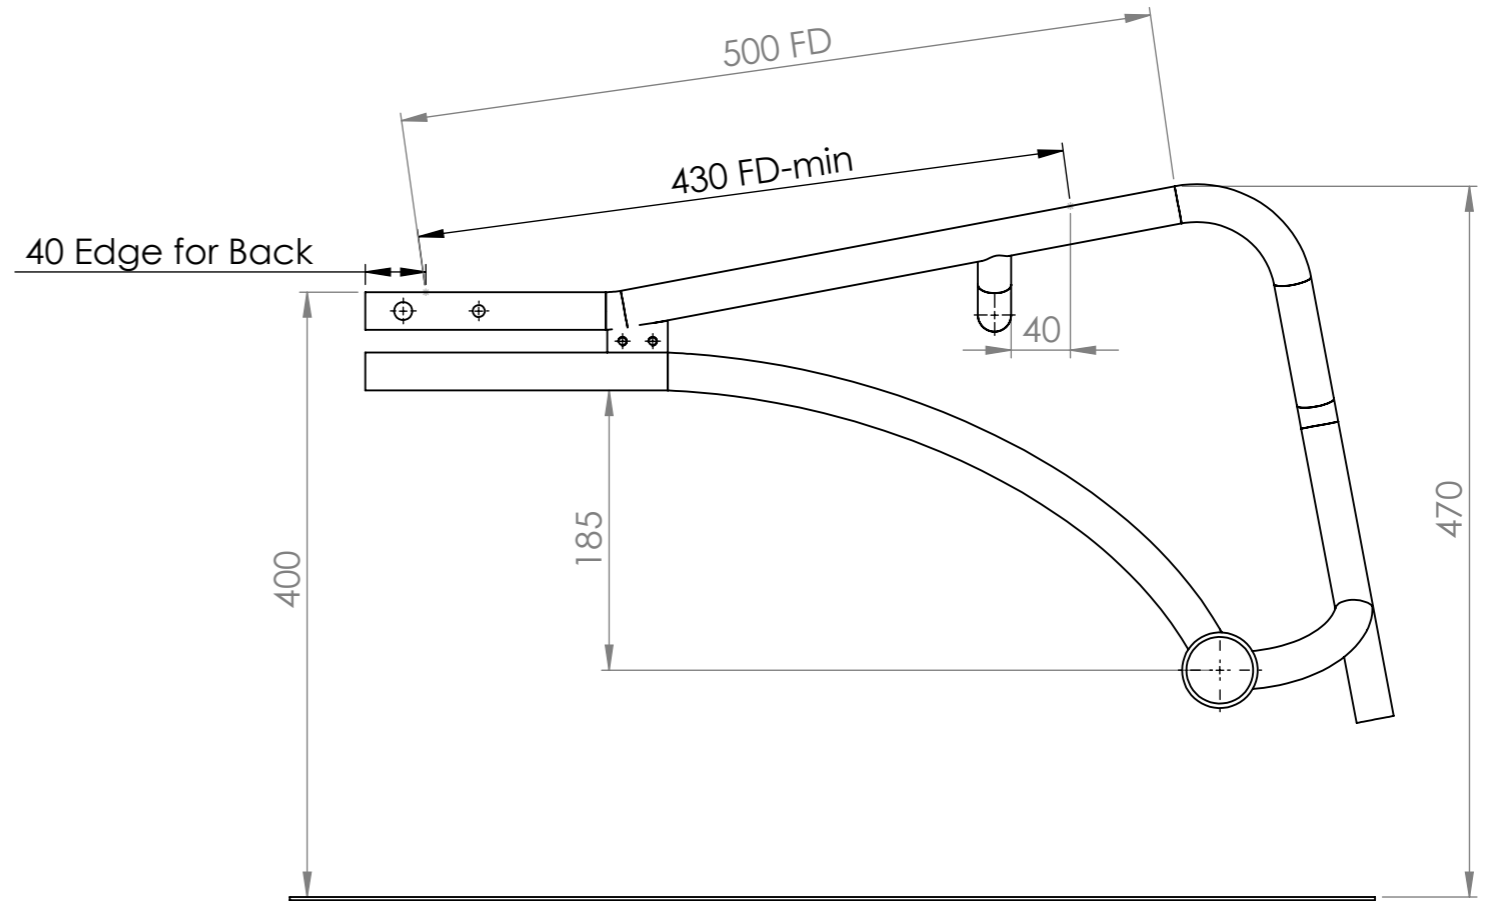

Hawk Large Frame SD 43-50

SW	FF	CW
350	225	365
357	250	390
400	275	415
425	300	440
450	325	465
475	350	490
500	375	515

DESIGN STATE: Work in Progress		 WOLTURNUS Wolturnus A/S Tel: +45 96 71 71 70 Halkærvej 24b Fax: +45 96 71 71 80 DK-9240 Nibe info@wolturnus.dk www.wolturnus.dk		STOCK NO: 0	ASSEMBLY NO: 0
UNLESS OTHERWISE SPECIFIED TOLERANCES ACCORDING TO: DIN 2768M				TITLE: Hawk SD 43 - 50, Large frame	
FINISH: -	COLOR: -	SHORTENING: -	MATERIAL: EN-AW 7020	DRAWING NO: 11579	REVISION: 00+
NAME:	DATE:	DRAWN BY: CKP	17-08-2016	SCALE: 1:5	SHEET 1 OF 1
MFG:	-	WEIGHT: 3.348 kg			SIZE: A3